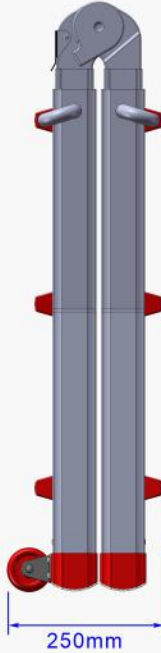

Product Ref : LYJL00403X

Weight : 9.3kg

Unextended

Extended by... ..1 rung

...2 rung

LOYAL

SAFE WORKING

Aluminium Scaffold Towers Ltd.

01353 778811

sales@aluminium-scaffoldtowers.co.uk

www.aluminium-scaffoldtowers.co.uk

Red Giant

Telescopic Multi Purpose Ladder

Product Ref : LYJL00403X

Weight : 9.3kg

Extended by... ..1 rung