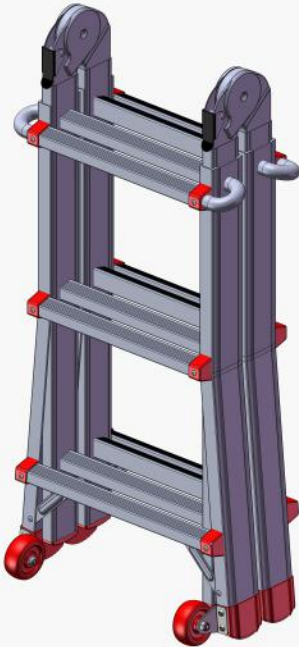

LOYAL

SAFE WORKING

Aluminium Scaffold Towers Ltd.

01353 778811

sales@aluminium-scaffoldtowers.co.uk

www.aluminium-scaffoldtowers.co.uk

Red Giant

Telescopic Multi Purpose Ladder

Product Ref : LYJL00403X

Weight : 9.3kg

Unextended

Extended by... ..1 rung

...2 rung

LOYAL

SAFE WORKING

Aluminium Scaffold Towers Ltd.

01353 778811

sales@aluminium-scaffoldtowers.co.uk

www.aluminium-scaffoldtowers.co.uk

Red Giant

Telescopic Multi Purpose Ladder

Product Ref : LYJL00403X

Weight : 9.3kg

Extended by... ..1 rung