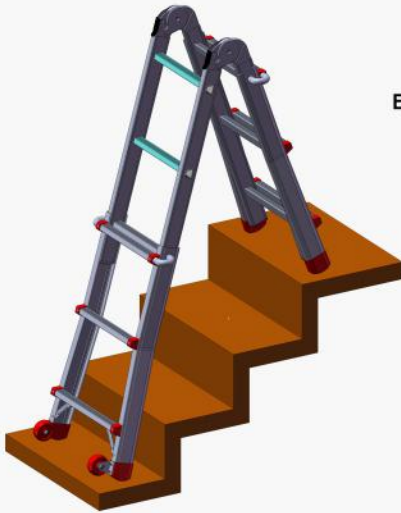

Product Ref : LYJL00403X

Weight : 9.3kg

Unextended

Extended by... ..1 rung

...2 rung

LOYAL

SAFE WORKING

Aluminium Scaffold Towers Ltd.

01353 778811

sales@aluminium-scaffoldtowers.co.uk

www.aluminium-scaffoldtowers.co.uk

Red Giant

Telescopic Multi Purpose Ladder

Product Ref : LYJL00403X

Weight : 9.3kg

Extended by... ..1 rung