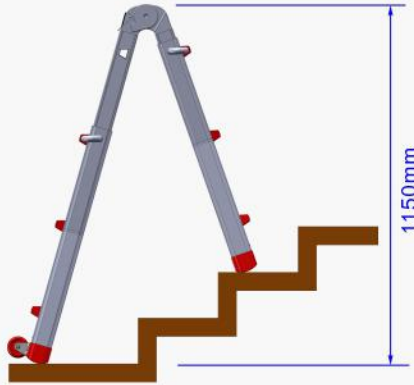

Product Ref : LYJL00403X

Weight : 9.3kg

Unextended

Extended by... ..1 rung

...2 rung

LOYAL

SAFE WORKING

Aluminium Scaffold Towers Ltd.

01353 778811

sales@aluminium-scaffoldtowers.co.uk

www.aluminium-scaffoldtowers.co.uk

Red Giant

Telescopic Multi Purpose Ladder

Product Ref : LYJL00403X

Weight : 9.3kg

Extended by... ..1 rung