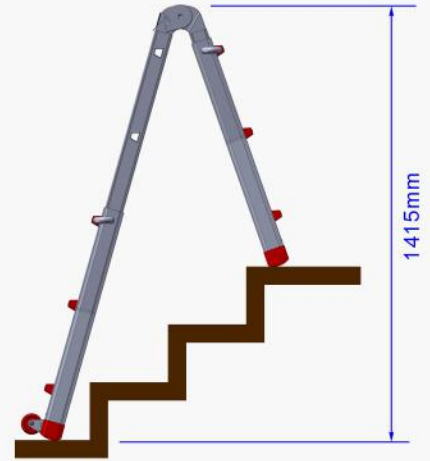

Product Ref : LYJL00403X

Weight : 9.3kg

Unextended

Extended by... ..1 rung

...2 rung

LOYAL

SAFE WORKING

Aluminium Scaffold Towers Ltd.

01353 778811

sales@aluminium-scaffoldtowers.co.uk

www.aluminium-scaffoldtowers.co.uk

Red Giant

Telescopic Multi Purpose Ladder

Product Ref : LYJL00403X

Weight : 9.3kg

Extended by... ..1 rung

...2 rung

Unextended

Extended by... ..1 rung

...2 rung

...3 rung

...4 rung