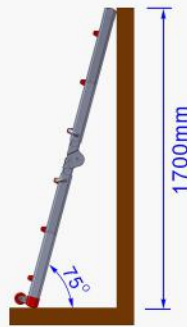

Product Ref : LYJL00403X

Weight : 9.3kg

Unextended

Extended by... ..1 rung

...2 rung

LOYAL

SAFE WORKING

Aluminium Scaffold Towers Ltd.

01353 778811

sales@aluminium-scaffoldtowers.co.uk

www.aluminium-scaffoldtowers.co.uk

Red Giant

Telescopic Multi Purpose Ladder

Product Ref : LYJL00403X

Weight : 9.3kg

Extended by... ..1 rung

...2 rung

Unextended

Extended by... ..1 rung

...2 rung

...3 rung

...4 rung