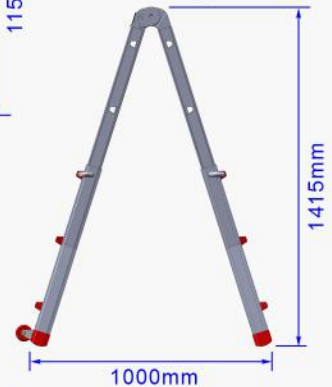

Product Ref : LYJL00403X

Weight : 9.3kg

Unextended

Extended by... ..1 rung

...2 rung

LOYAL

SAFE WORKING

Aluminium Scaffold Towers Ltd.

01353 778811

sales@aluminium-scaffoldtowers.co.uk

www.aluminium-scaffoldtowers.co.uk

Red Giant

Telescopic Multi Purpose Ladder

Product Ref : LYJL00403X

Weight : 9.3kg

Extended by... ..1 rung